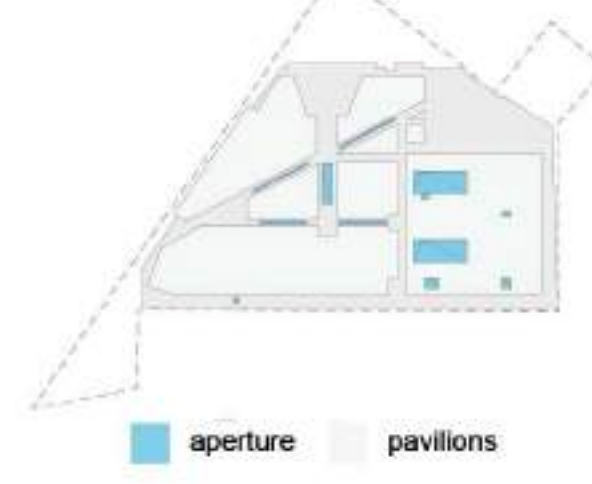

GRAND LIFE POOL

We came out of the water to seem always striving in it

Functional zoning

Parking - Grand Pool

Live Street Implementation

Openings - Light Injection

Leisure functions

Paths of motion

Nearest pools

Flow diagram

Pool typology

Natural Images

Principles

TEAM 9030877944

01

GRAND LIFE POOL

Section scale 1:250

TEAM 9030877944

02