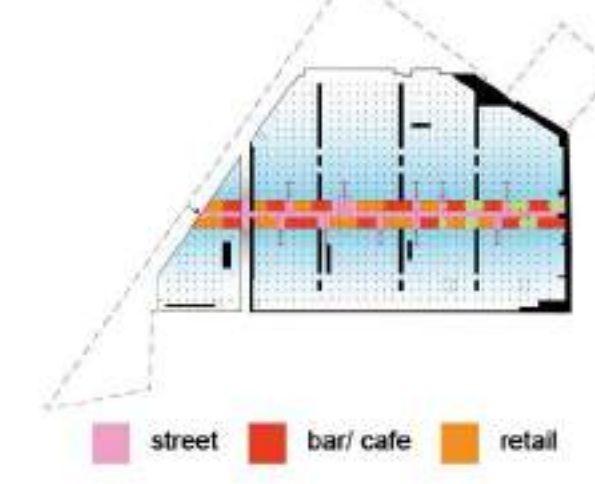

GRAND LIFE POOL

We came out of the water to seem always striving in it

Functional zoning

Parking - Grand Pool

Live Street Implementation

Openings - Light Injection

Leisure functions

Paths of motion