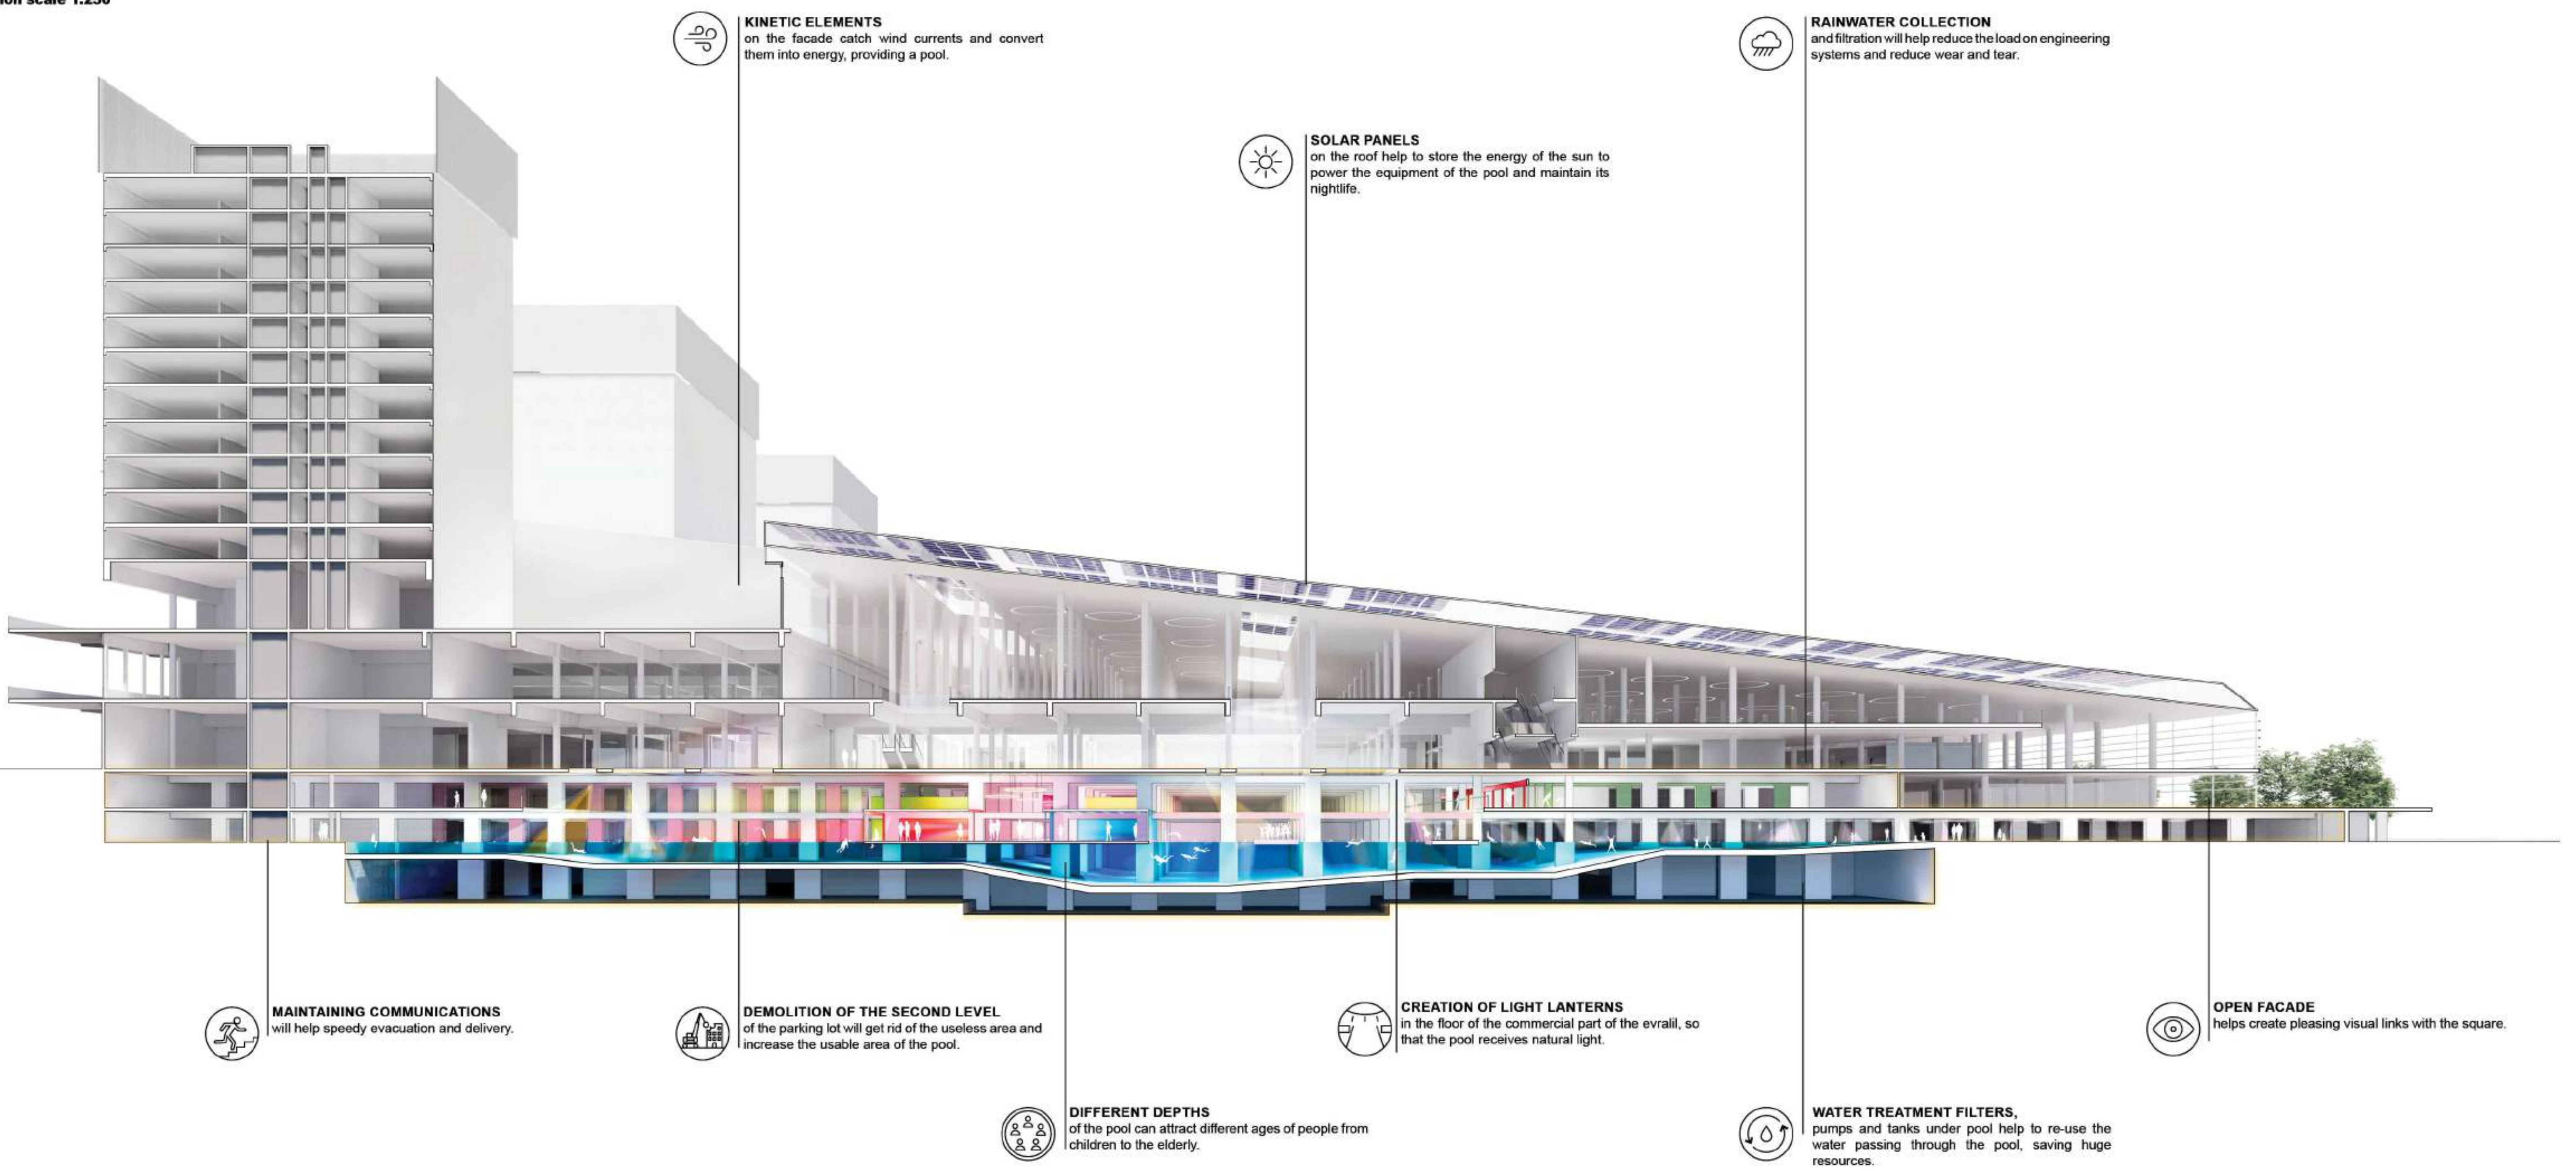

GRAND LIFE POOL

We came out of the water to seem always striving in it

Functional zoning

Parking - Grand Pool

Live Street Implementation

Openings - Light Injection

Leisure functions

Paths of motion

Nearest pools

Flow diagram

Pool typology

Natural Images

Principles

TEAM 9030877944

01

GRAND LIFE POOL

Section scale 1:250

TEAM 9030877944

02