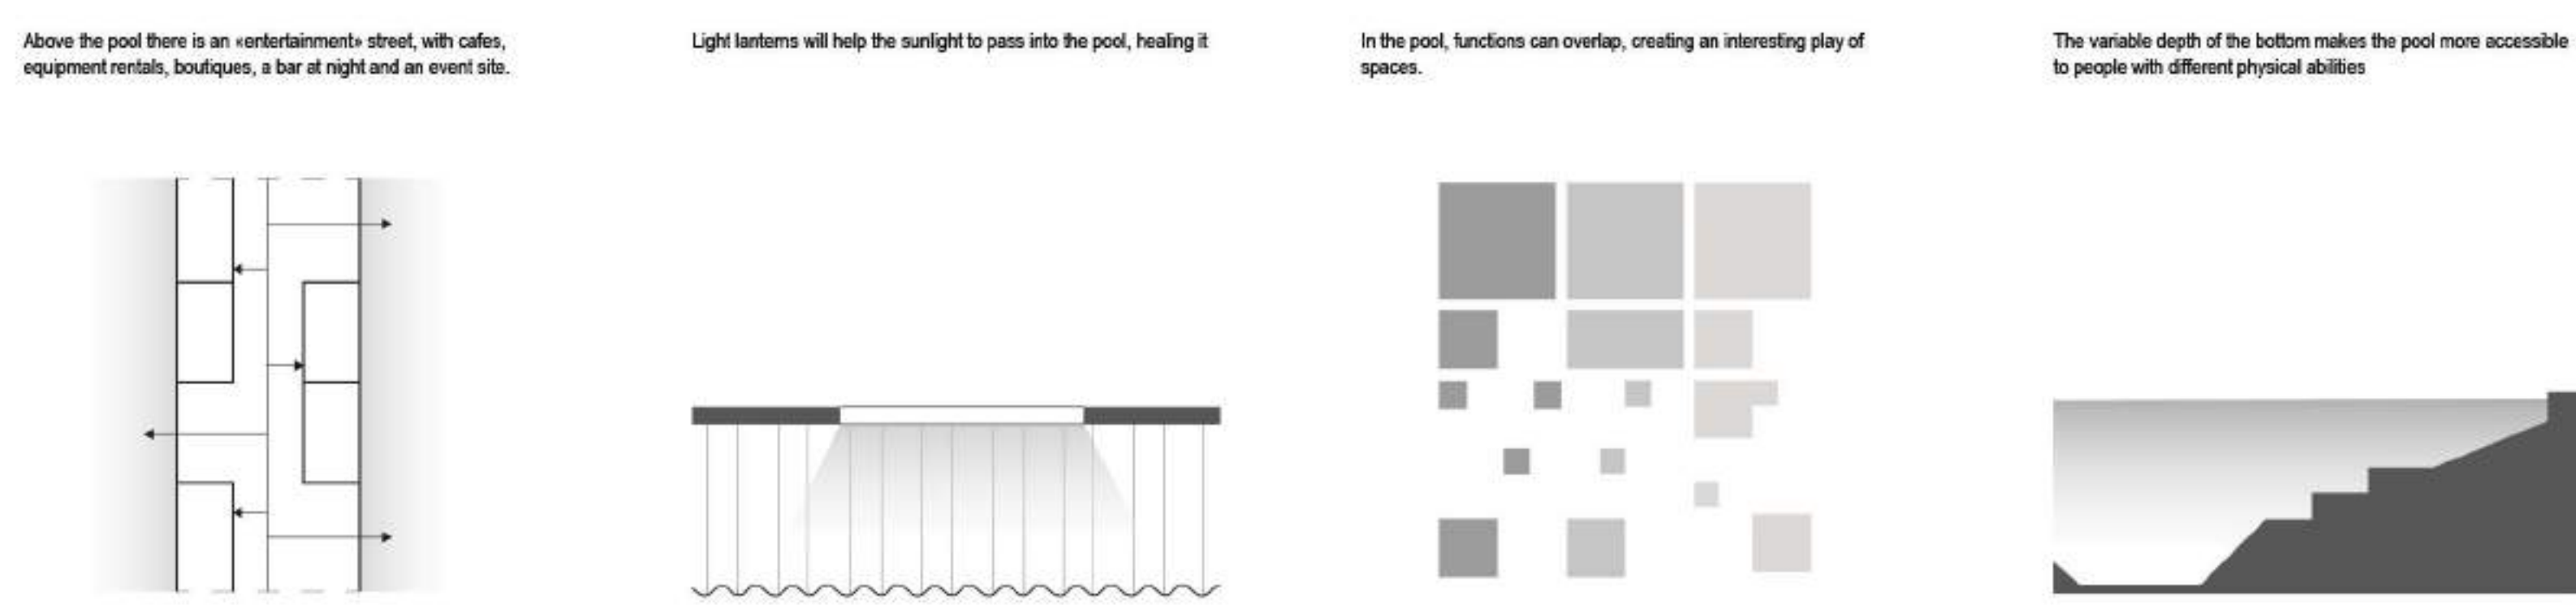

Principles