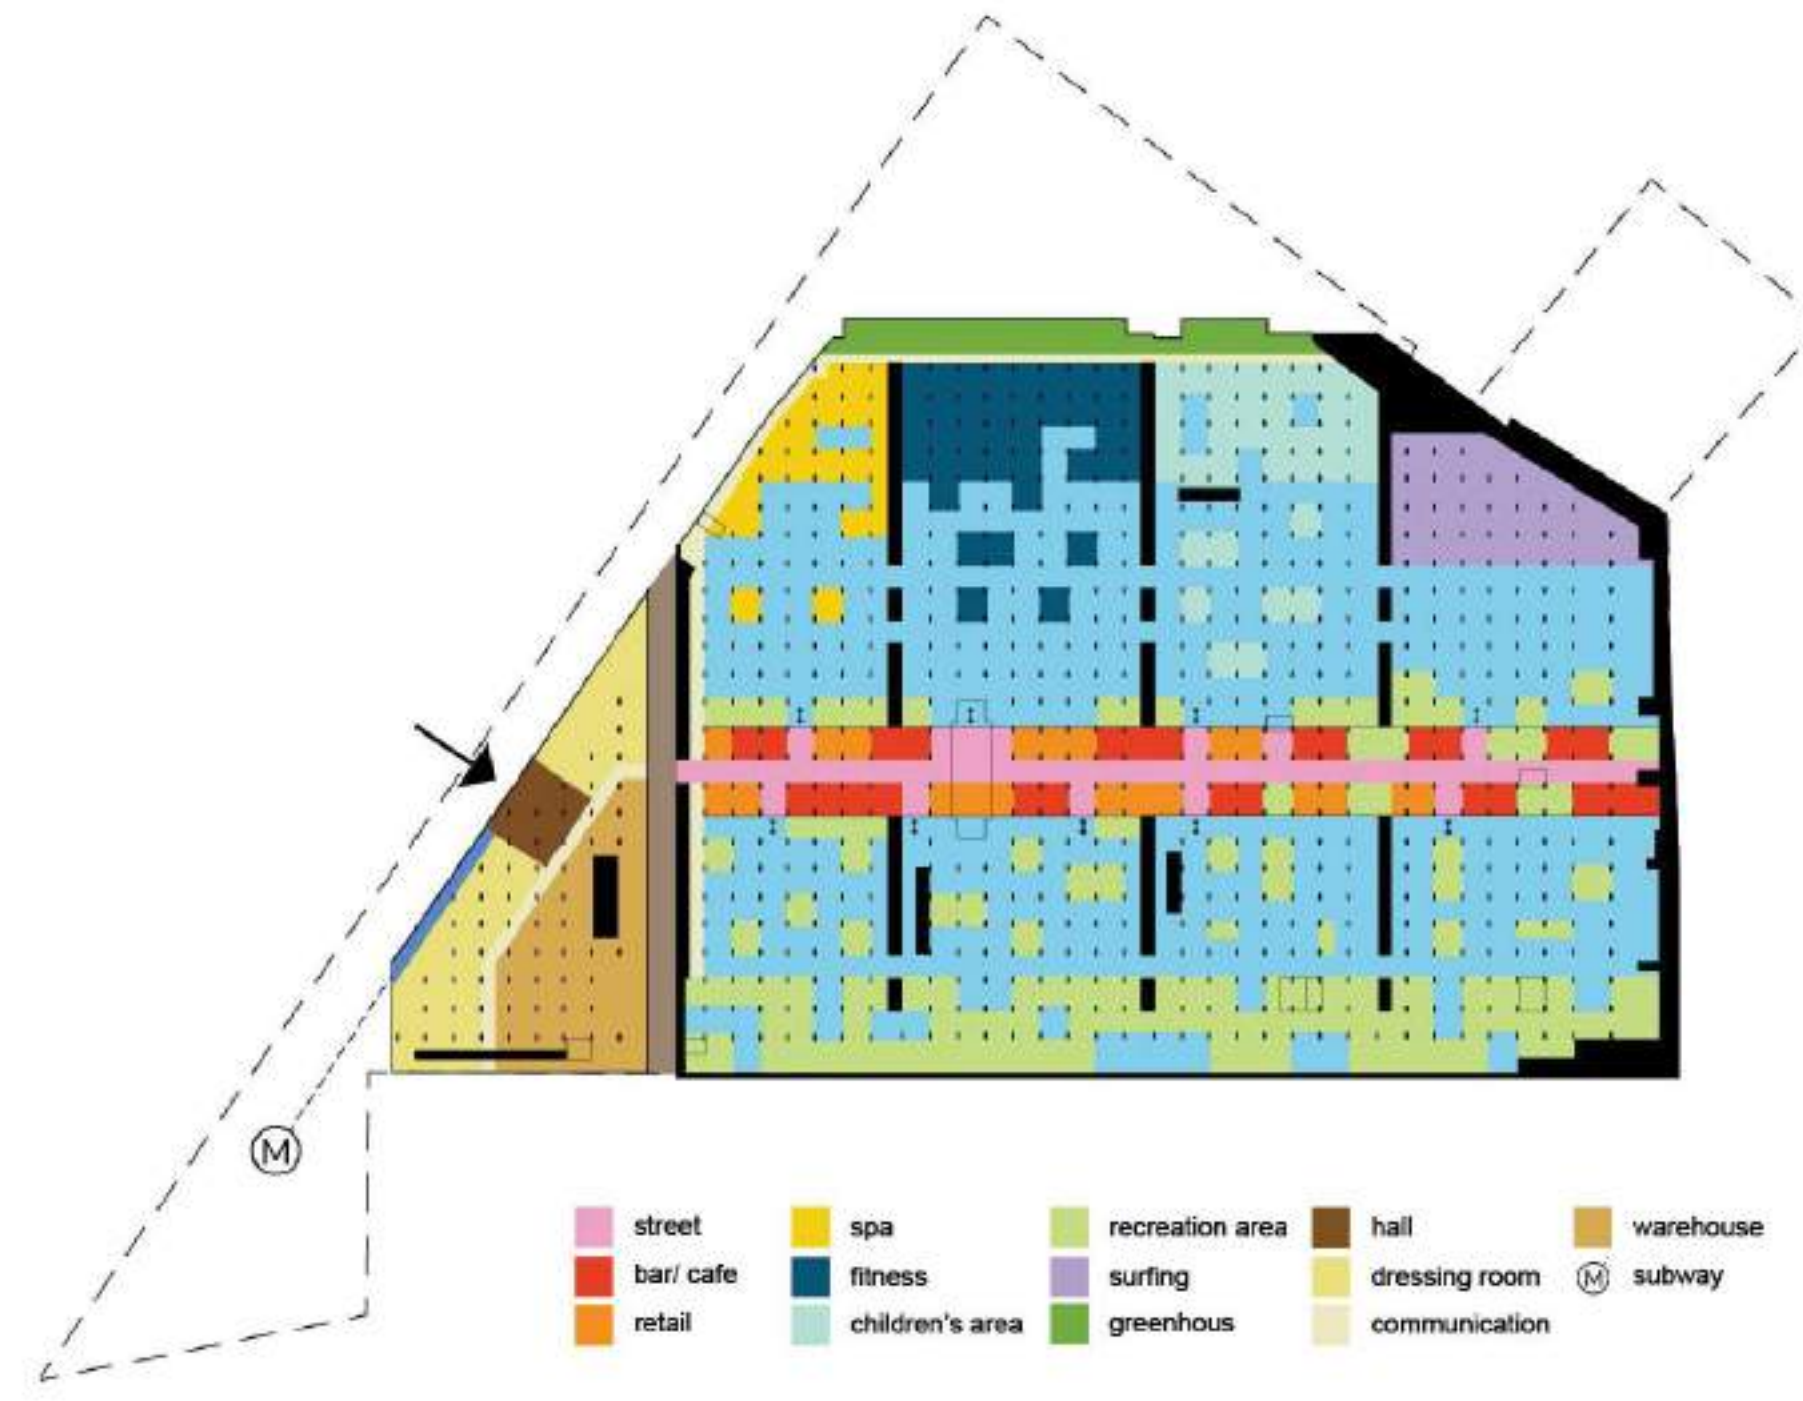

GRAND LIFE POOL

We came out of the water to seem always striving in it

Functional zoning

Parking - Grand Pool

Live Street Implementation

Openings - Light Injection

Leisure functions

Paths of motion

Nearest pools

Flow diagram

Pool typology

Natural Images

Principles

TEAM 9030877944

01

GRAND LIFE POOL

Section scale 1:250

TEAM 9030877944

02